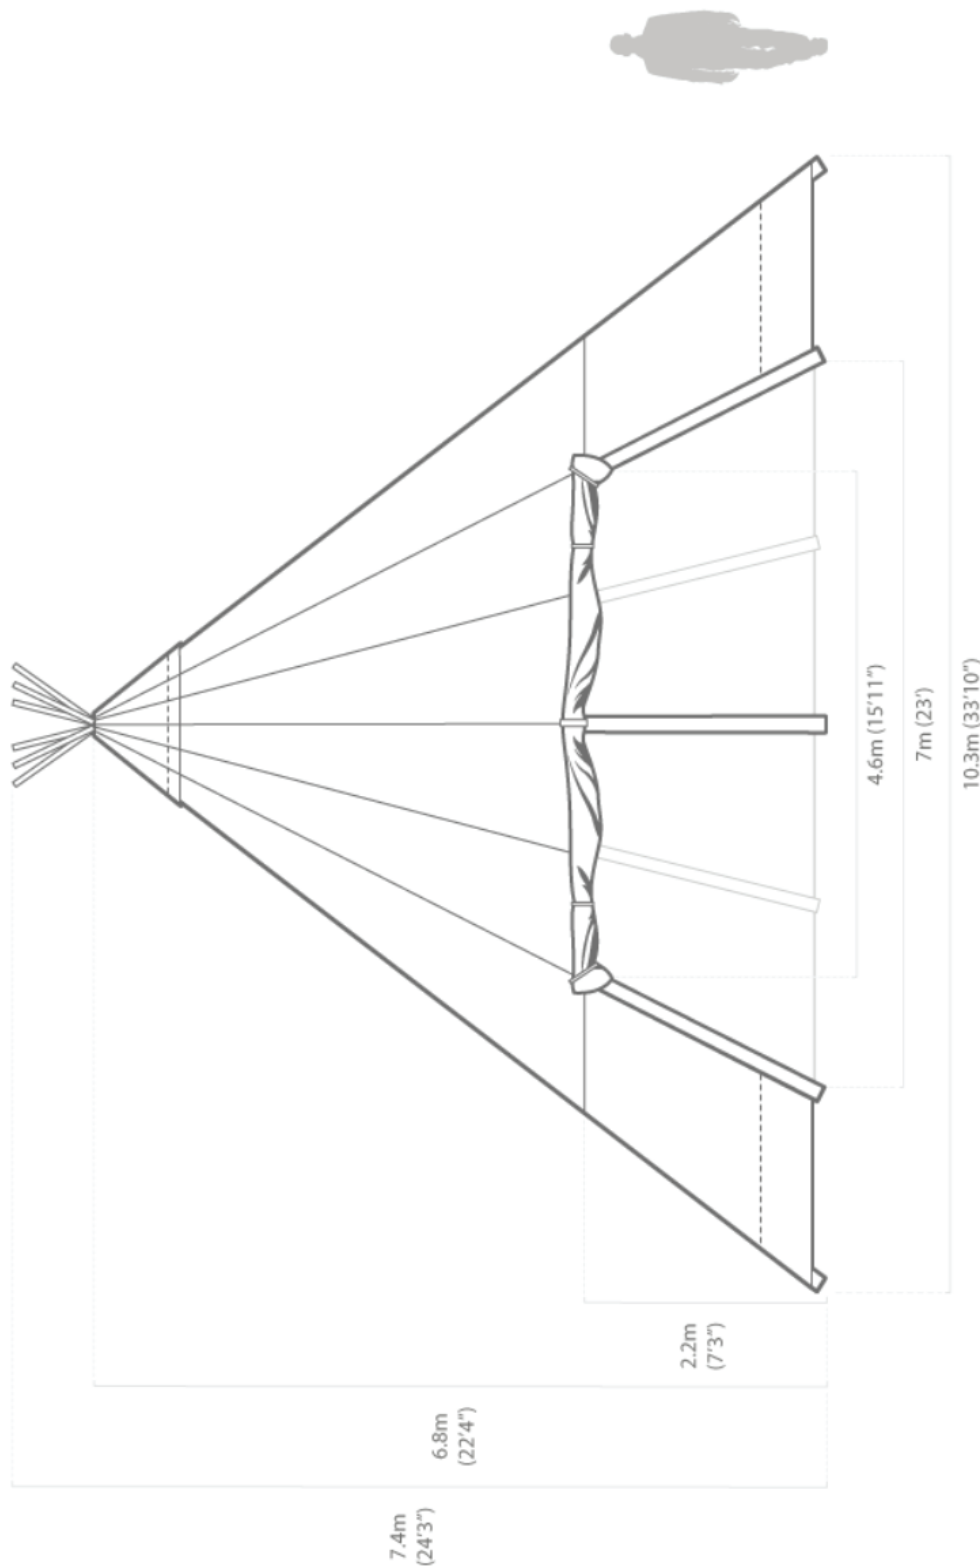

# tierra.

## NORDIC / CIRRUS TIPI

Charles Wynne & Kara Lineen  
Western Victoria

P: 0434 588 440  
E: hello@tierra.events

tierra.events

*Ease of use is a top priority. To open the guest entrance simply undo the two zips and roll up the canvas panel. There's a zippered door opposite the roll-up panel too.*

### Capacity

Standing: 50 people  
Seated: 40 at 8 to a table  
Seated: 30 at 6 to a table

### Dimensions

Diameter: 8.25m (27'1")  
Covered area: 49m<sup>2</sup> (527 sq ft)  
Height: 6.1m (20')